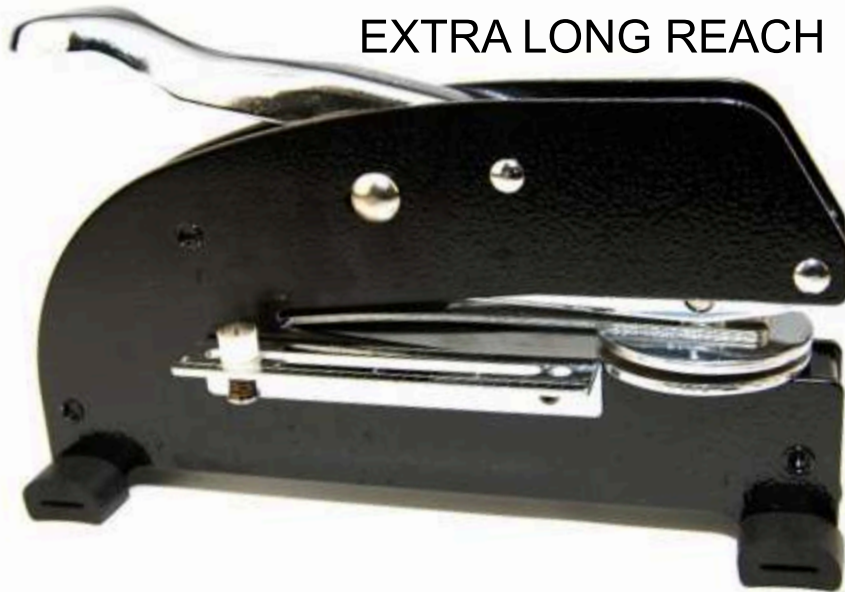

E-Z SEALS

NOW AVAILABLE IN ALL SIZES

Revolutionary Mechanism

EXTRA LONG REACH

\$250.00
AND UP

REGULAR LONG REACH

\$130.00
AND UP

\$110.00
AND UP

HAND HELD POCKET EMBOSSE